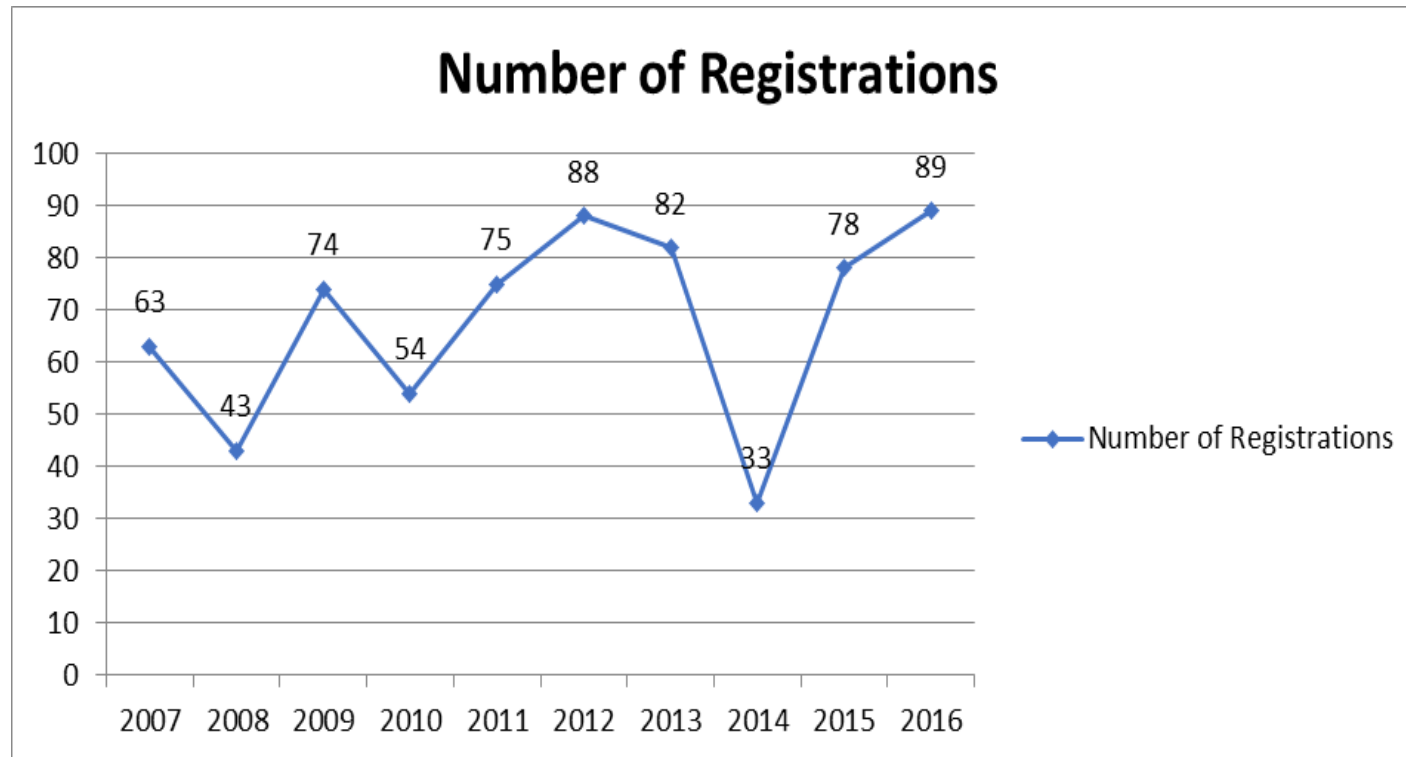

Fit for the Future:

Update March 2017

Introduction

This is a summary of registration and related statistics covering the years 2015 and 2016. Information has been taken from the Kennel Club's Breed Record Supplements. Every effort has been made to make the analysis of the data accurate, but if there are errors please let Bev White know. Our thanks to Brenda Kennedy for checking the report.

As always, the number of our registrations falls short of 300 giving us the Kennel Club status of 'vulnerable'. In future reports we hope to include health data, but for this year, please visit our website for health results.

www.smoothcollieclubofgreatbritain.com

Highlights from 2015

- There were 78 registrations in 2015 including 2 imports – 1 female from Finland, 1 female from Russia
- There were 17 litters registered in 2015.
- 76 puppies registered in the year giving an average of 4.4 registered puppies per litter.
- The gender split was 36 dogs and 42 bitches.
- Colours:
 - Sable and white – 27
 - Tricolour – 35
 - Blue Merle – 16
- 12 breeders were responsible for the 17 litters
- 14 stud dogs were used which includes 4 sires not living in the UK
- 19 bitches produced litters with 2 overseas bitches responsible for 2 registered imports

Highlights from 2016

- There were 89 registrations in the year including 2 imports – 1 female from Israel, 1 male from Russia
- There were 17 litters registered in 2016.
- 87 puppies born in the UK in the year giving an average litter size of 5.1 registered puppies per litter
- The gender split of registrations was 47 dogs and 42 bitches.